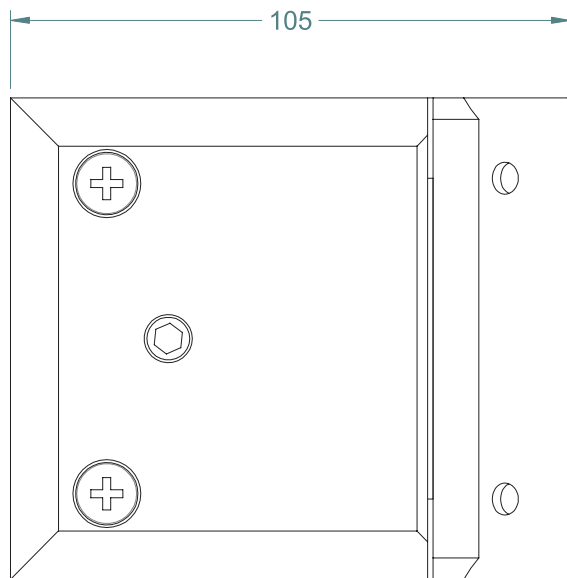

REAR VIEW

TO ORDER SPECIFY:

- PRPP POLISHED FINISHED
- PRPS SATIN FINISH