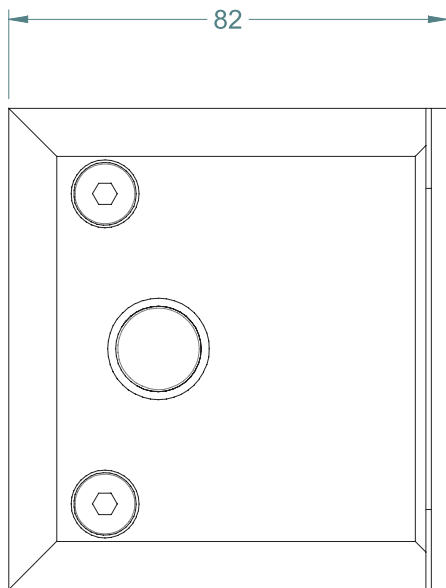

REAR VIEW

TO ORDER SPECIFY:

- SGWP POLISHED CHROME FINISH
- SGWS SATIN CHROME FINISH