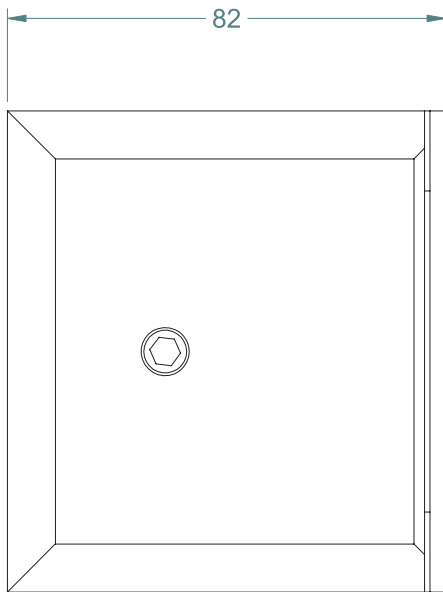

REAR VIEW

TO ORDER SPECIFY:

- I GWP POLISHED FINISHED
- I GWS SATIN FINISH