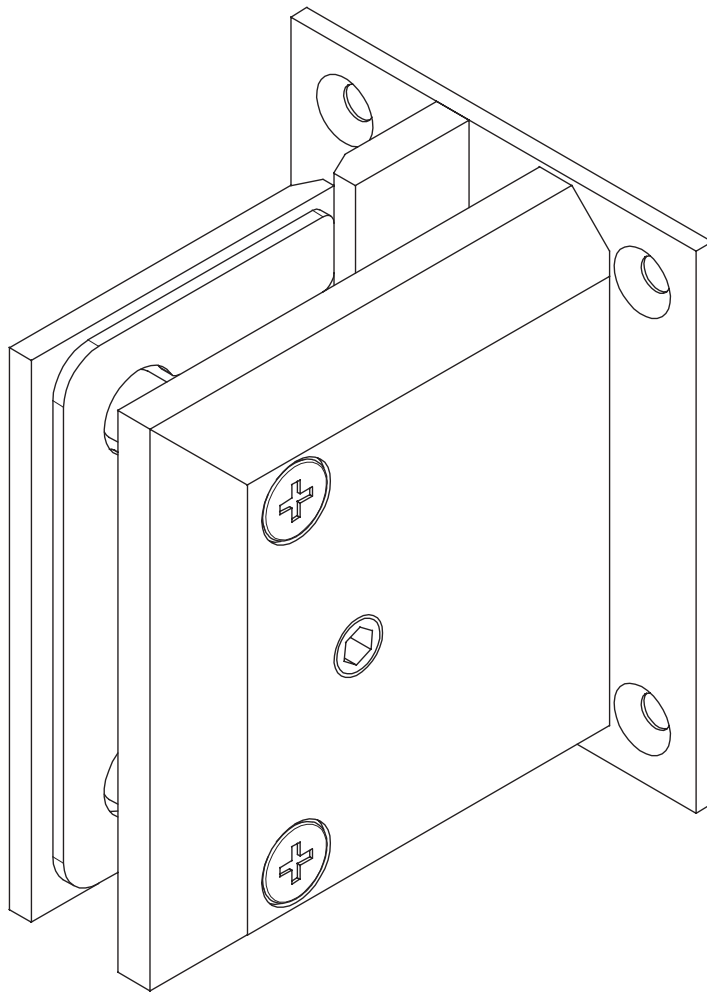

FRONT VIEW

SIDE VIEW

REAR VIEW

BASE VIEW

TO ORDER SPECIFY:

- PGGP POLISHED FINISHED
- PGGG SATIN FINISH

POOL FENCE SAFETY HINGE

GLASS TO WALL