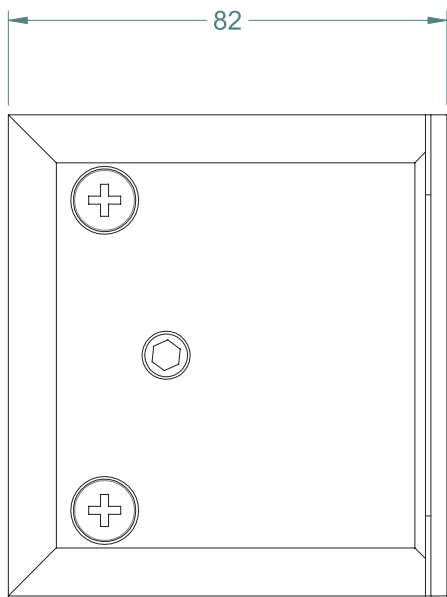

FRONT VIEW

SIDE VIEW

REAR VIEW

BASE VIEW

TO ORDER SPECIFY:

- POWP POLISHED FINISHED
- POWS SATIN FINISH

POOL FENCE SAFETY HINGE

GLASS TO SQUARE POST