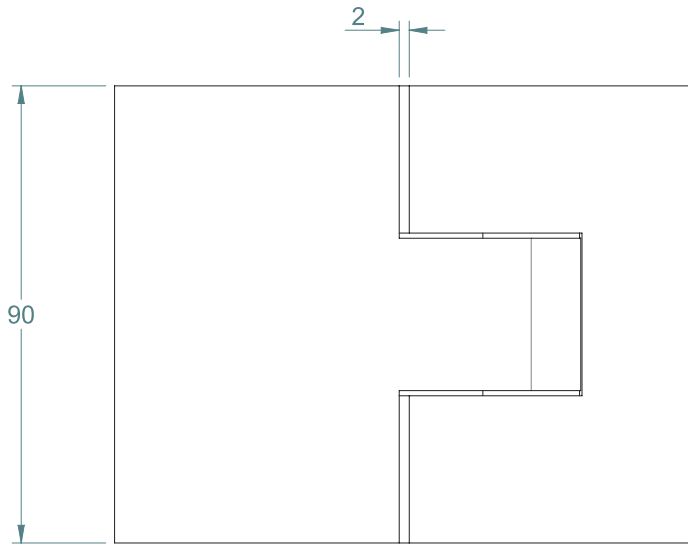

FRONT VIEW

TO ORDER SPECIFY:

- SGGP POLISHED CHROME FINISH
- SGGs SATIN CHROME FINISH