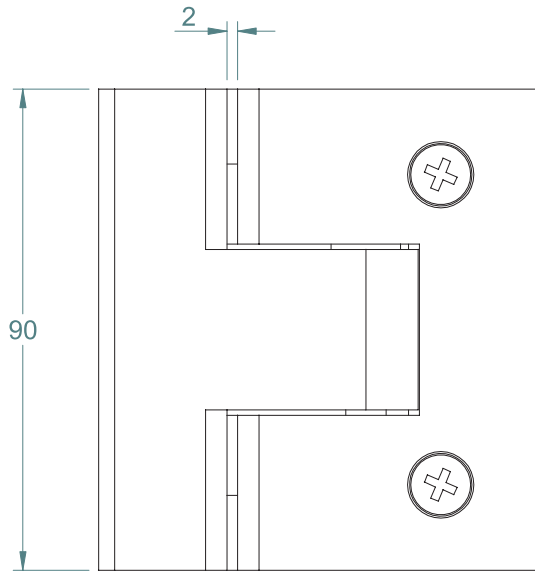

FRONT VIEW

TO ORDER SPECIFY:

- I GWP POLISHED FINISHED
- I GWS SATIN FINISH