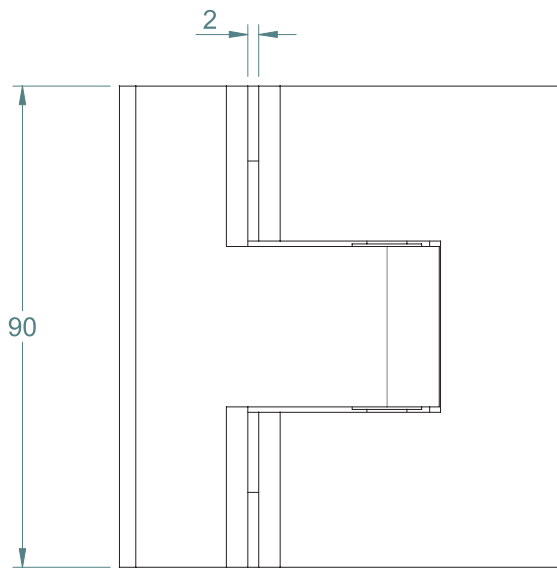

FRONT VIEW

TO ORDER SPECIFY:

- PGWP POLISHED FINISHED
- PGWS SATIN FINISH