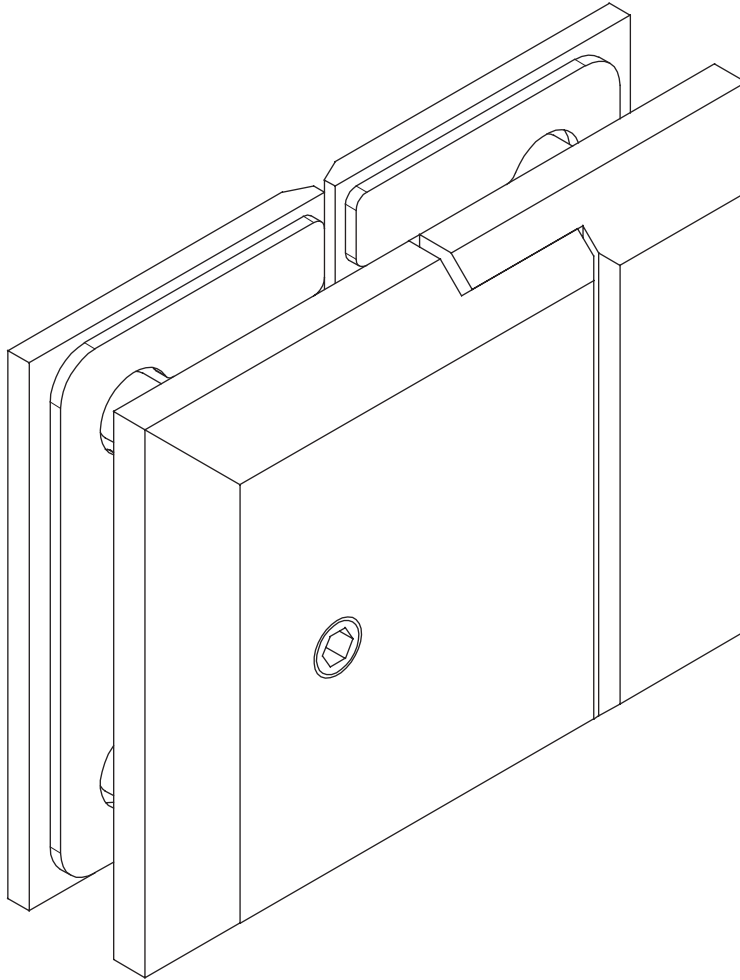

FRONT VIEW

SIDE VIEW

REAR VIEW

BASE VIEW

TO ORDER SPECIFY:

- I GWP POLISHED FINISHED
- I GWS SATIN FINISH

INTERIOR AUTO HINGE

GLASS TO GLASS