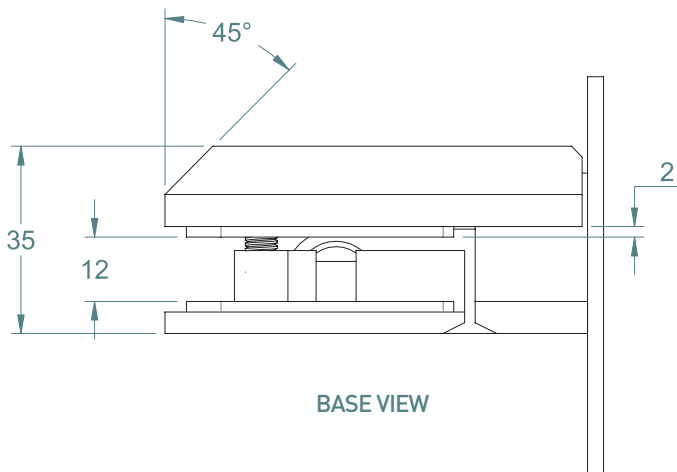

FRONT VIEW

SIDE VIEW

REAR VIEW

BASE VIEW

TO ORDER SPECIFY:

- PGWP POLISHED FINISHED
- PGWS SATIN FINISH

POOL FENCE SAFETY HINGE

GLASS TO OFFSET WALL PLATE