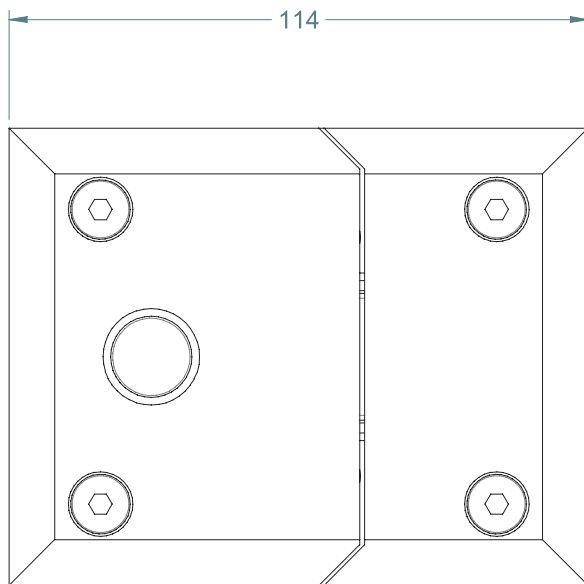

REAR VIEW

TO ORDER SPECIFY:

- SGGP POLISHED CHROME FINISH
- SGGs SATIN CHROME FINISH