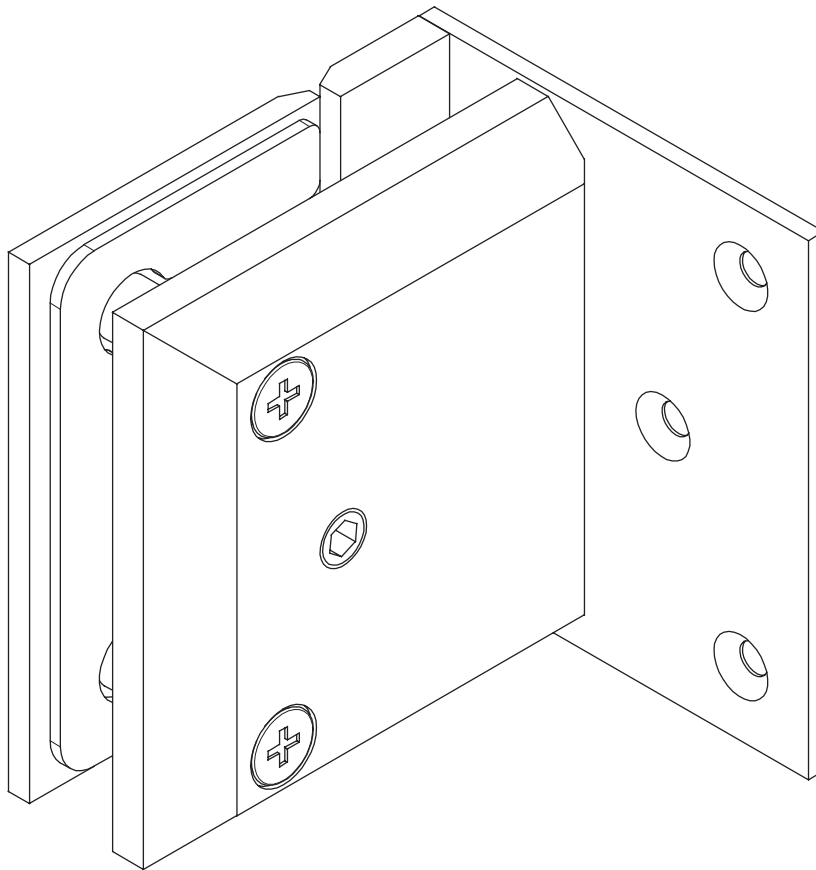

FRONT VIEW

SIDE VIEW

REAR VIEW

BASE VIEW

TO ORDER SPECIFY:

- PGWP POLISHED FINISHED
- PGWS SATIN FINISH

POOL FENCE SAFETY HINGE

GLASS TO OFFSET WALL PLATE