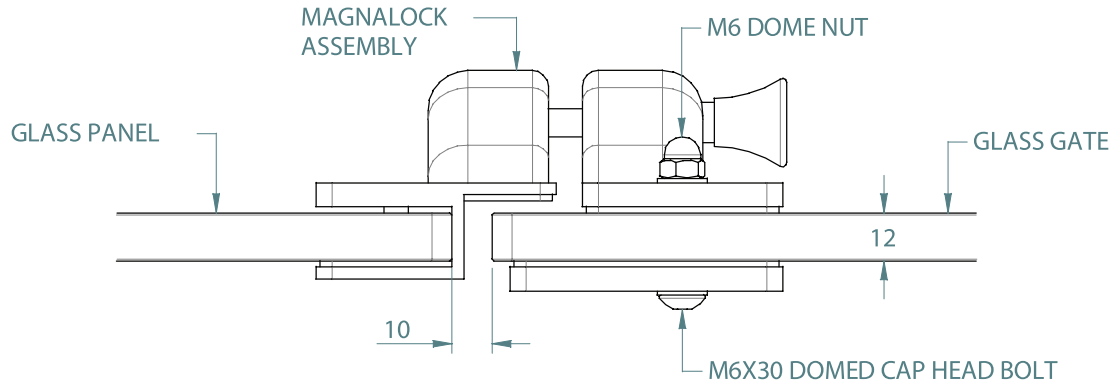

FRONT VIEW

SIDE VIEW

REAR VIEW

BASE VIEW

TO ORDER SPECIFY:

- PRPP POLISHED FINISHED
- PRPS SATIN FINISH

SHOWER LATCH GLASS

GLASS TO GLASS 90°

LATCH GLASS TO GLASS 90°

TOP VIEW

GLASS GATE HOLES

TO ORDER SPECIFY:

- LAGG90P POLISHED FINISH
- LAGG90S SATIN FINISH

SHOWER LATCH GLASS

GLASS TO GLASS 180°

LATCH GLASS TO GLASS 180°

TOP VIEW

GLASS GATE HOLES

TO ORDER SPECIFY:

- LAGG180P POLISHED FINISH
- LAGG180S SATIN FINISH

GLASS PREPARATION

GLASS TO GLASS

GLASS CUT-OUT TOP AND BOTTOM

GLASS PREPARATION