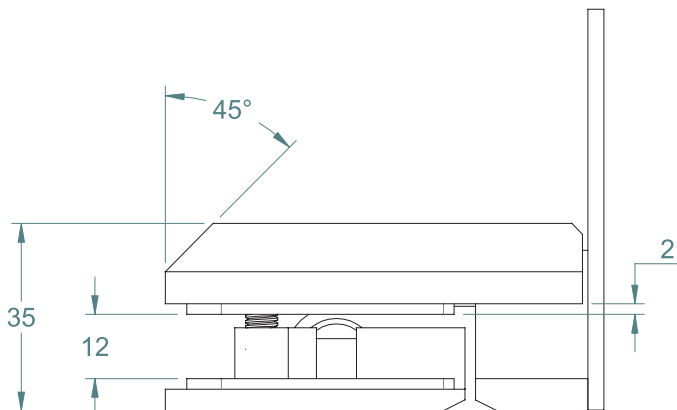

FRONT VIEW

SIDE VIEW

REAR VIEW

BASE VIEW

TO ORDER SPECIFY:

- POWP POLISHED FINISHED
- POWS SATIN FINISH

POOL FENCE SAFETY HINGE

GLASS TO SQUARE POST