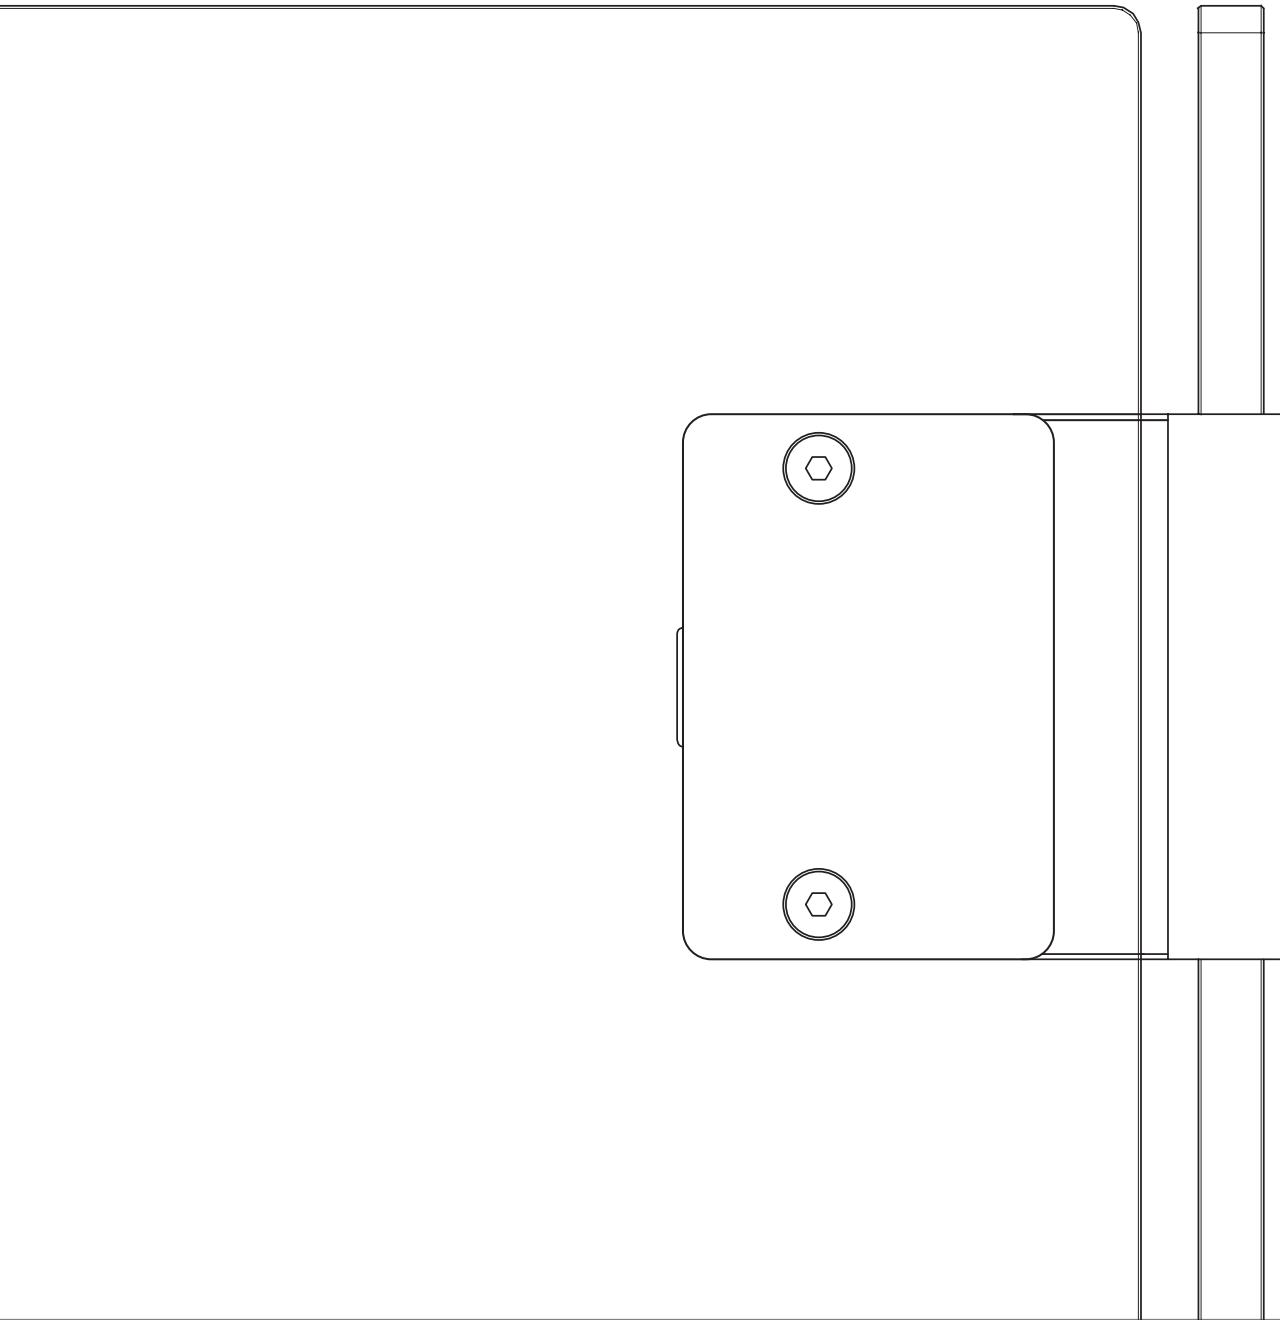

FRONT VIEW

SIDE VIEW

REAR VIEW

BASE VIEW

TO ORDER SPECIFY:

- PRPP POLISHED FINISHED
- PRPS SATIN FINISH

SHOWER LATCH GLASS

GLASS TO GLASS 90°

LATCH GLASS TO GLASS 90°

TOP VIEW

GLASS GATE HOLES

TO ORDER SPECIFY:

- LAGG90P POLISHED FINISH
- LAGG90S SATIN FINISH

SHOWER LATCH GLASS

GLASS TO GLASS 180°

LATCH GLASS TO GLASS 180°