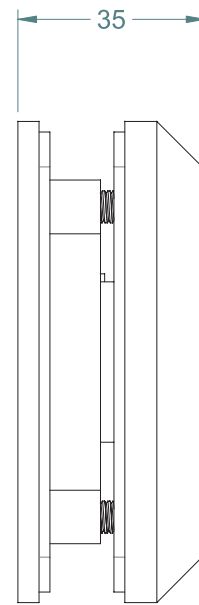

FRONT VIEW

SIDE VIEW

REAR VIEW

BASE VIEW

TO ORDER SPECIFY:

- IGGP POLISHED FINISHED
- IGGS SATIN FINISH

INTERIOR AUTO HINGE

GLASS TO OFFSET WALL PLATE