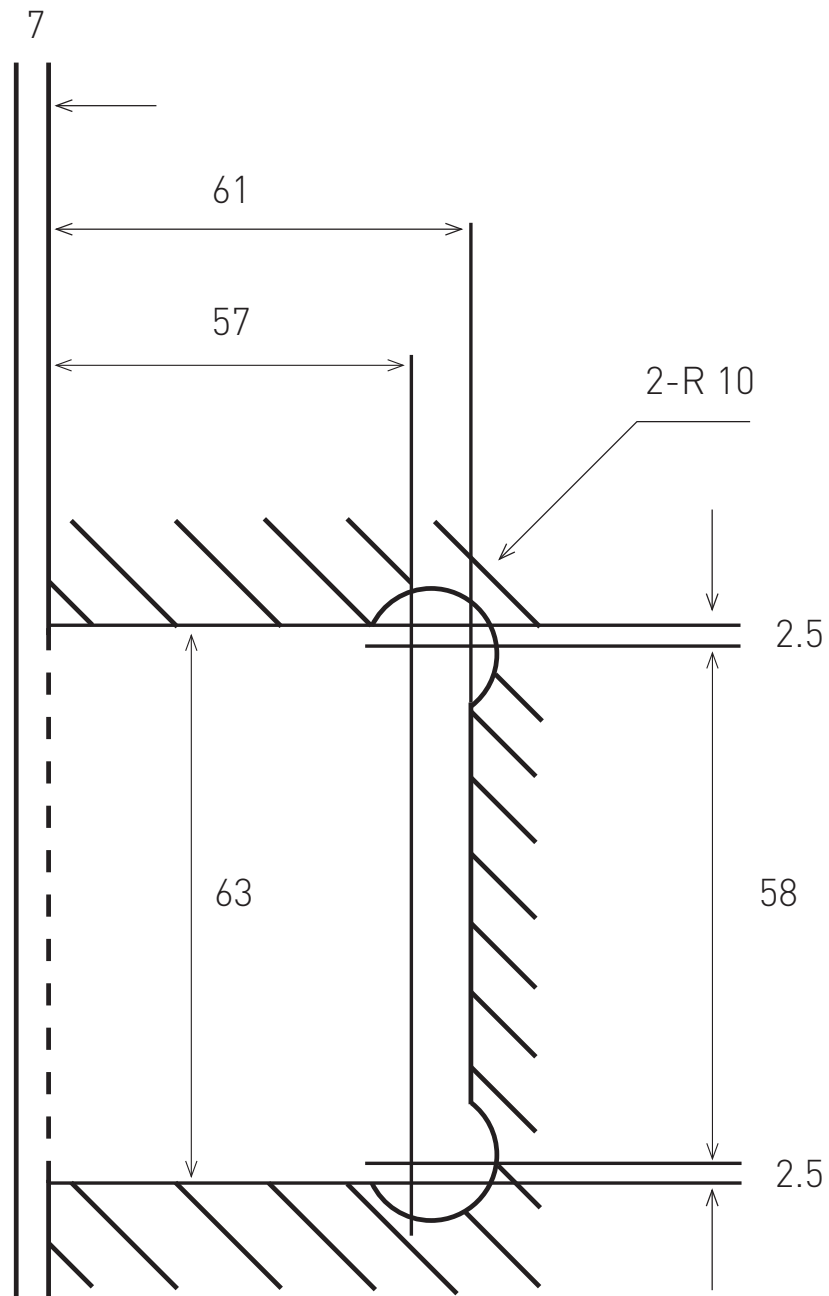

GLASS PREPARATION

GLASS TO WALL/POST

GLASS CUT-OUT TOP AND BOTTOM