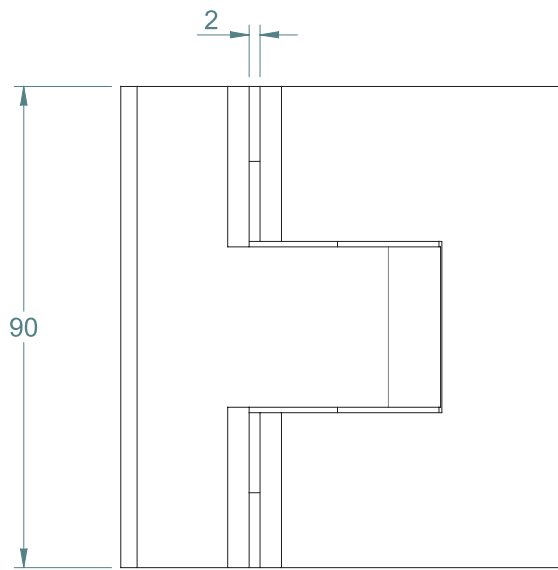

FRONT VIEW

TO ORDER SPECIFY:

- SGWP POLISHED CHROME FINISH
- SGWS SATIN CHROME FINISH