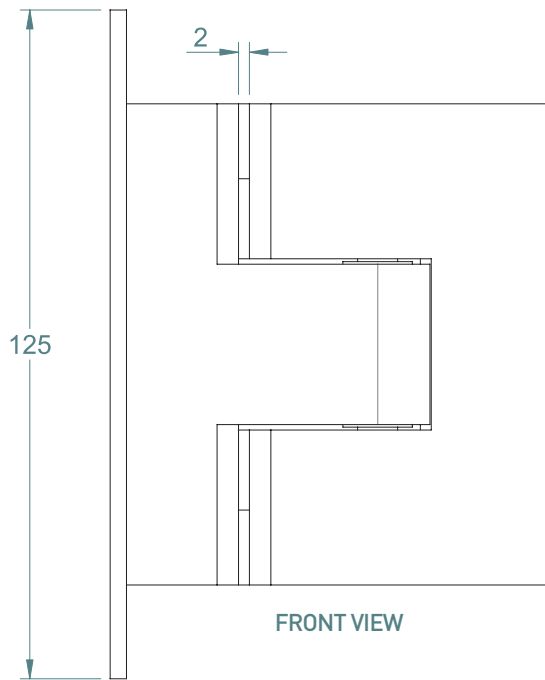

TO ORDER SPECIFY:

- PSPP POLISHED FINISHED
- PSPS SATIN FINISH