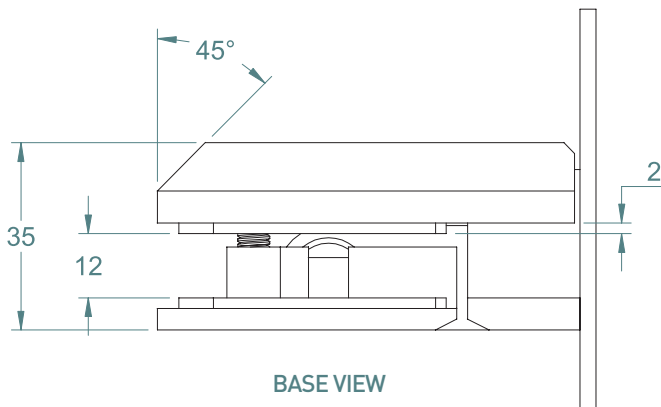

BASE VIEW

TO ORDER SPECIFY:

- I GWP POLISHED FINISHED
- I GWS SATIN FINISH