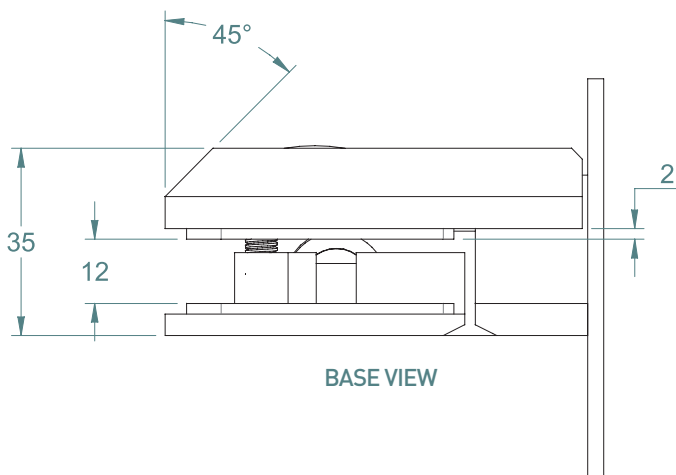

SIDE VIEW

REAR VIEW

BASE VIEW

TO ORDER SPECIFY:

- SGWP POLISHED CHROME FINISH
- SGWS SATIN CHROME FINISH

POLARIS SOFT CLOSE SHOWER HINGE GLASS TO OFFSET WALL PLATE

FRONT VIEW

SIDE VIEW