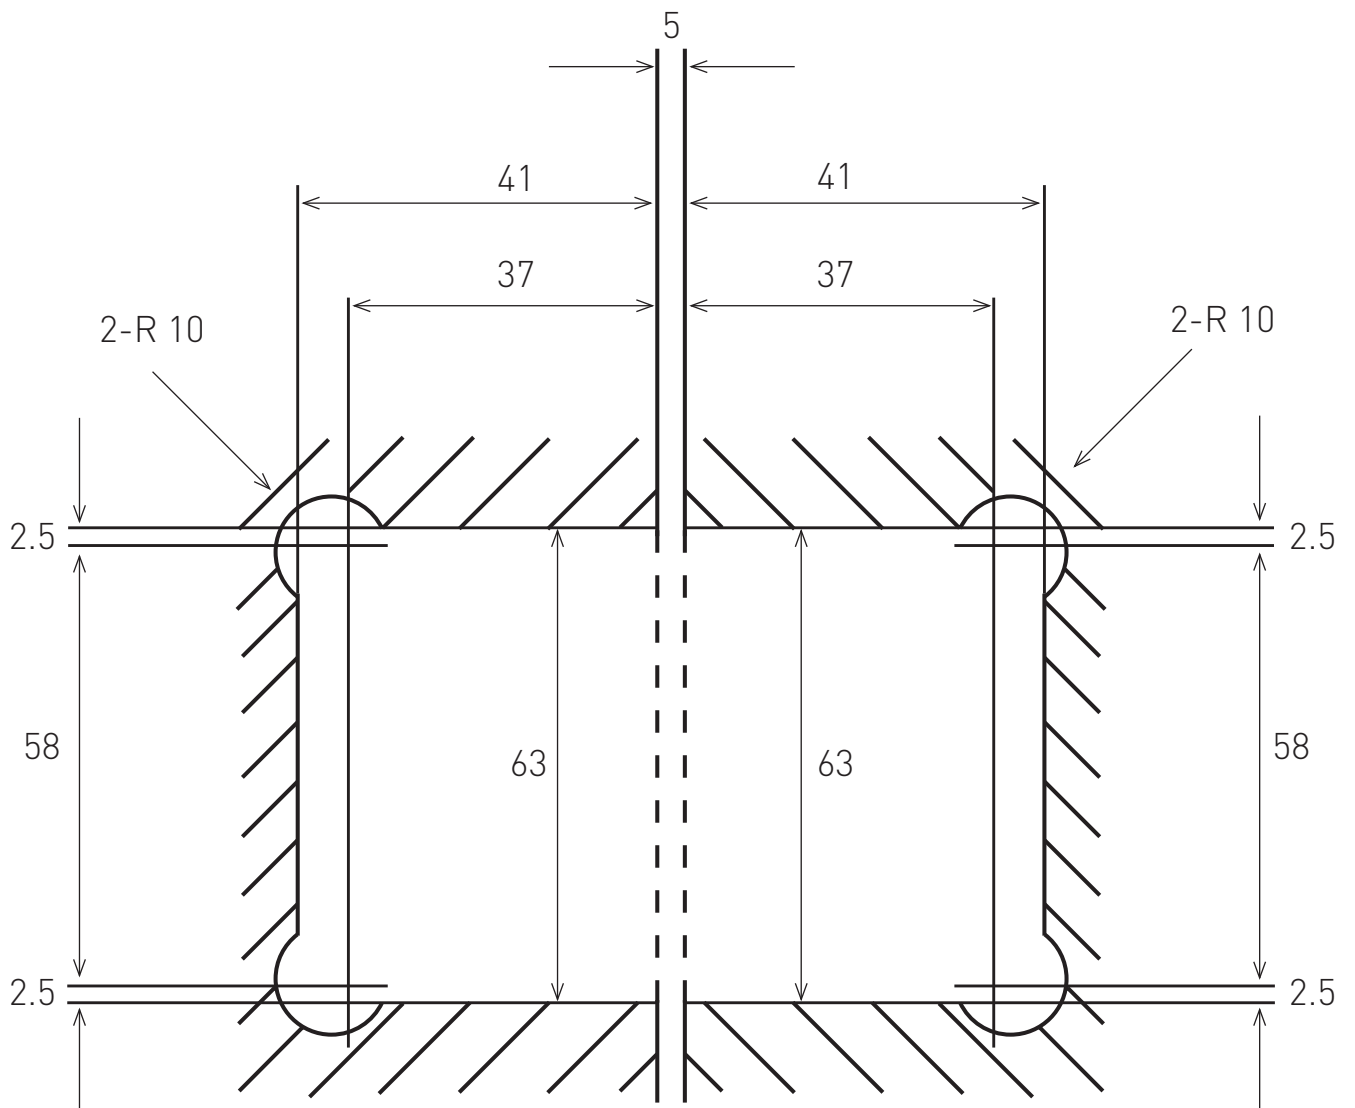

GLASS PREPARATION

GLASS TO GLASS

GLASS CUT-OUT TOP AND BOTTOM