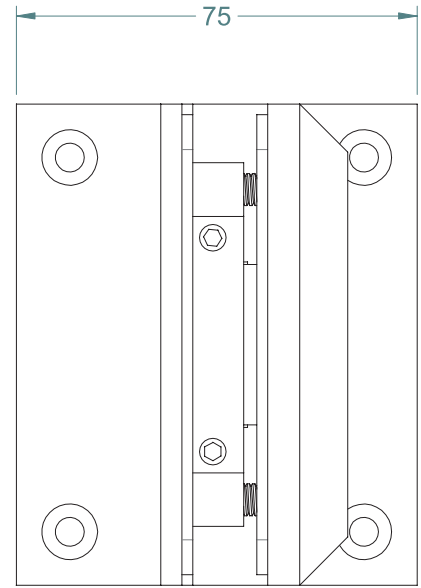

SIDE VIEW

TO ORDER SPECIFY:

- PGWP POLISHED FINISHED
- PGWS SATIN FINISH