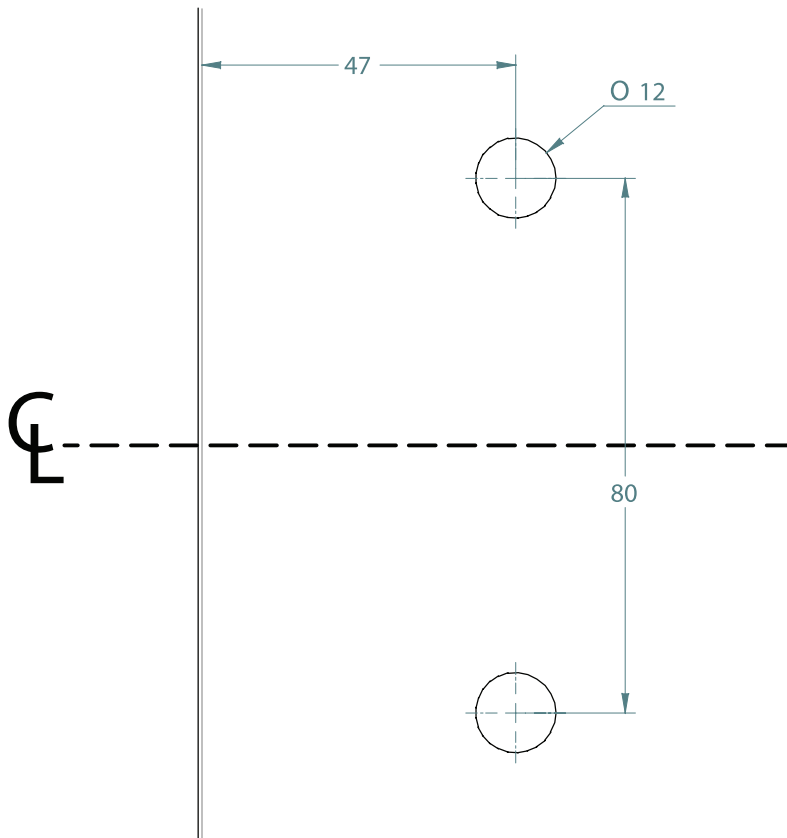

GLASS GATE HOLES

TO ORDER SPECIFY:

- LAGG180P POLISHED FINISH
- LAGG180S SATIN FINISH