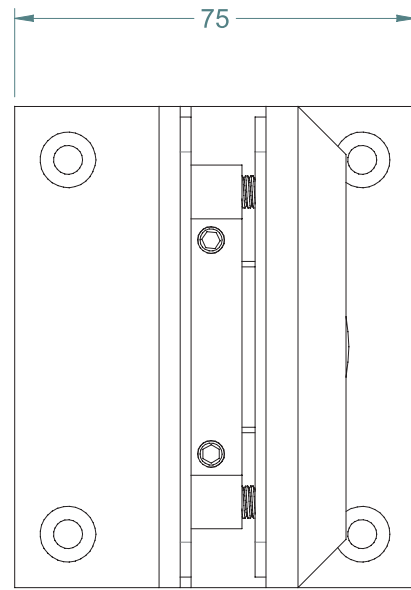

SIDE VIEW

REAR VIEW

BASE VIEW

TO ORDER SPECIFY:

- SGWP POLISHED CHROME FINISH
- SGWS SATIN CHROME FINISH

POLARIS SOFT CLOSE SHOWER HINGE GLASS TO OFFSET WALL PLATE

FRONT VIEW

SIDE VIEW