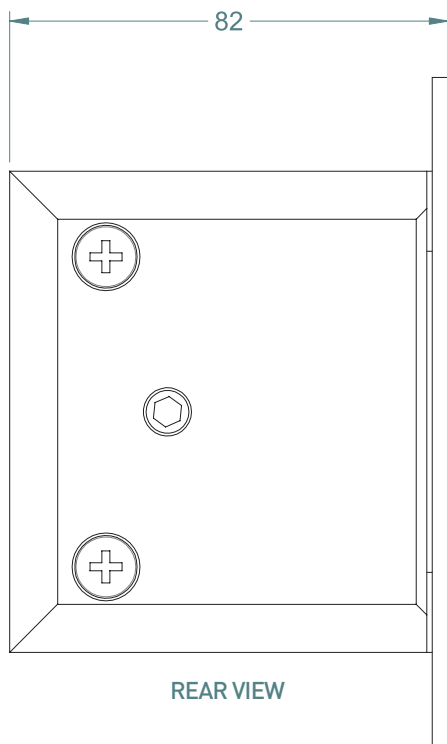

TO ORDER SPECIFY:

- PSPP POLISHED FINISHED
- PSPS SATIN FINISH