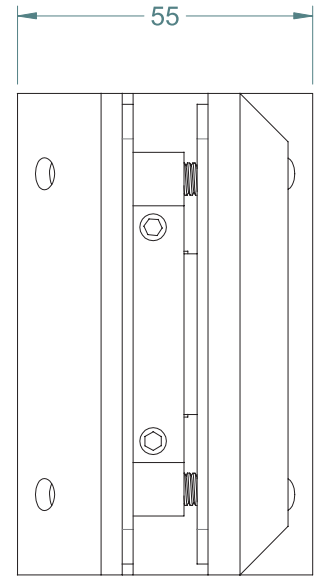

SIDE VIEW

TO ORDER SPECIFY:

- PRPP POLISHED FINISHED
- PRPS SATIN FINISH