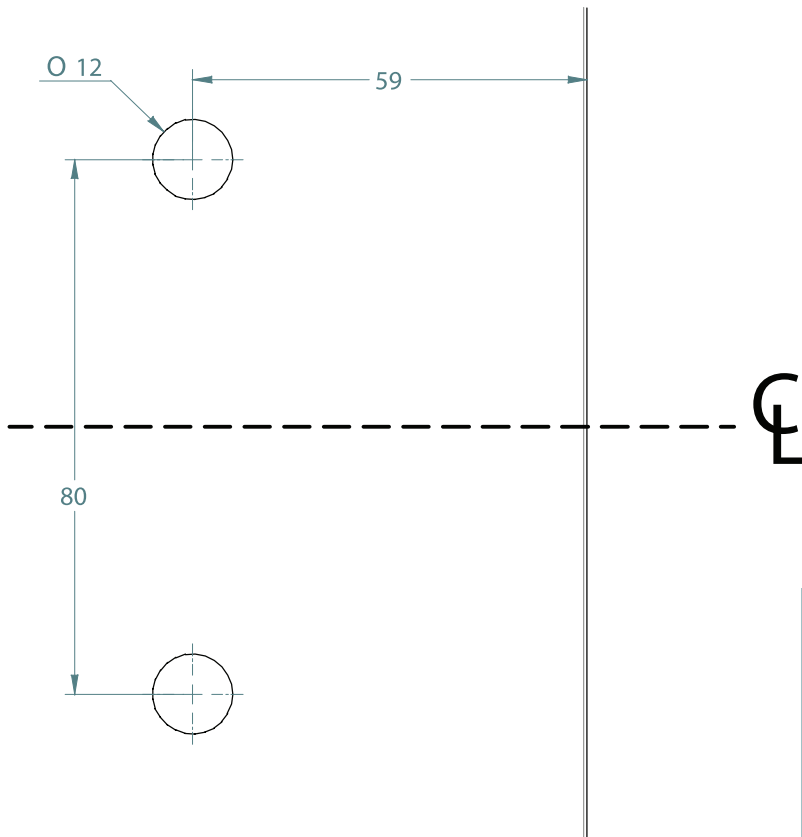

FRONT VIEW

SIDE VIEW

REAR VIEW

BASE VIEW

TO ORDER SPECIFY:

- PRPP POLISHED FINISHED
- PRPS SATIN FINISH

SHOWER LATCH GLASS

GLASS TO GLASS 90°

LATCH GLASS TO GLASS 90°

TOP VIEW

GLASS GATE HOLES

TO ORDER SPECIFY:

- LAGG90P POLISHED FINISH
- LAGG90S SATIN FINISH

SHOWER LATCH GLASS

GLASS TO GLASS 180°

LATCH GLASS TO GLASS 180°