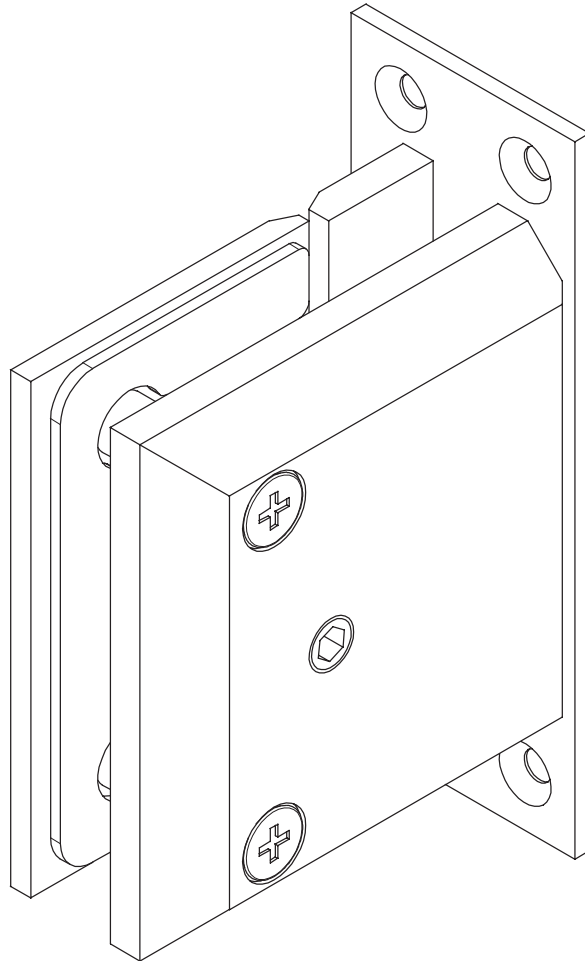

FRONT VIEW

SIDE VIEW

REAR VIEW

BASE VIEW

TO ORDER SPECIFY:

- POWP POLISHED FINISHED
- POWS SATIN FINISH

POOL FENCE SAFETY HINGE

GLASS TO SQUARE POST