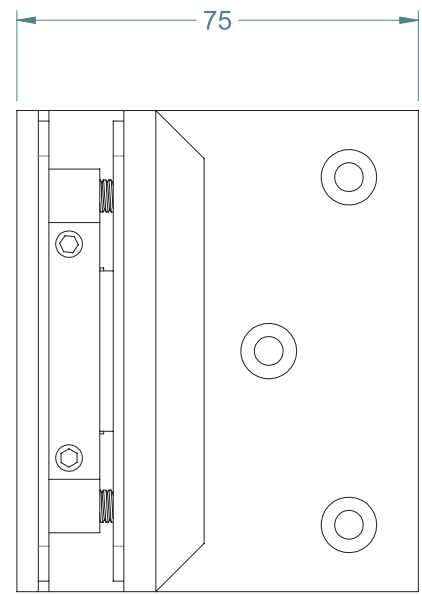

SIDE VIEW

TO ORDER SPECIFY:

- POWP POLISHED FINISHED
- POWS SATIN FINISH