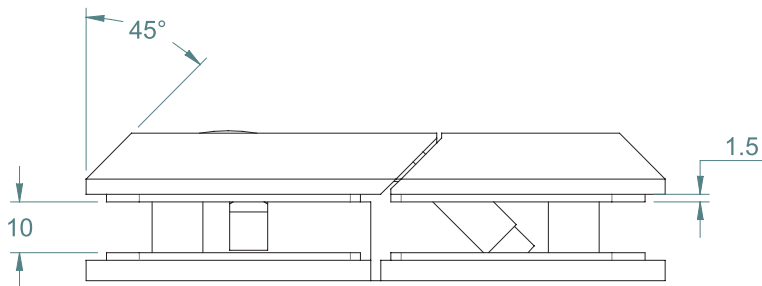

BASE VIEW

TO ORDER SPECIFY:

- SGGP POLISHED CHROME FINISH
- SGGs SATIN CHROME FINISH