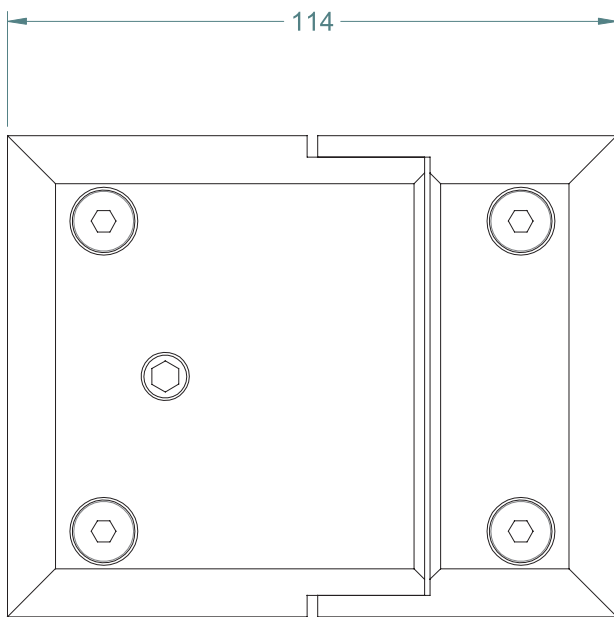

REAR VIEW

TO ORDER SPECIFY:

- PGGP POLISHED FINISHED
- PGGG SATIN FINISH