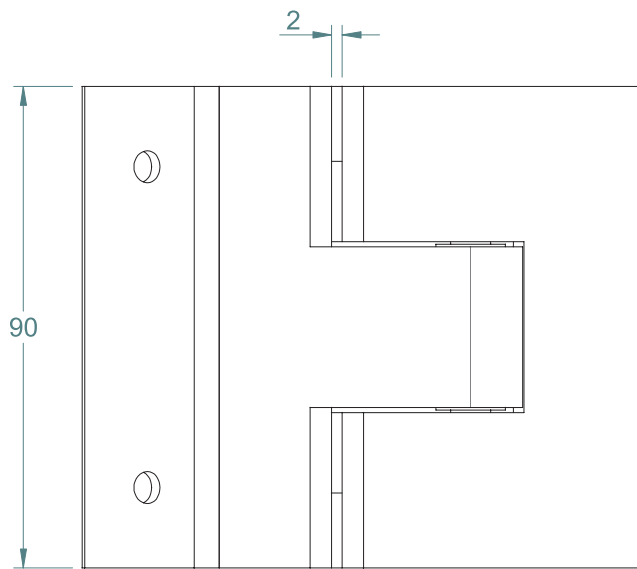

POOL FENCE SAFETY HINGE

- SELF-CLOSING SAFETY HINGE FOR GLASS POOL FENCING
- TO BE USED WITH CHILD RESISTANT SAFETY LATCH
- COMPLIES WITH AUSTRALIAN STANDARDS FOR POOL GATE HARDWARE AS 2820 & AS 1926
- NATA ACCREDITED AND INDEPENDENTLY TESTED TO 10,000 CYCLES OR 10 YEARS NORMAL USE (NATA = NATIONAL ASSOCIATION OF TESTING AUTHORITIES, AUSTRALIA)
- ENDORSED BY ROYAL LIFE SAVING SOCIETY, AUSTRALIA