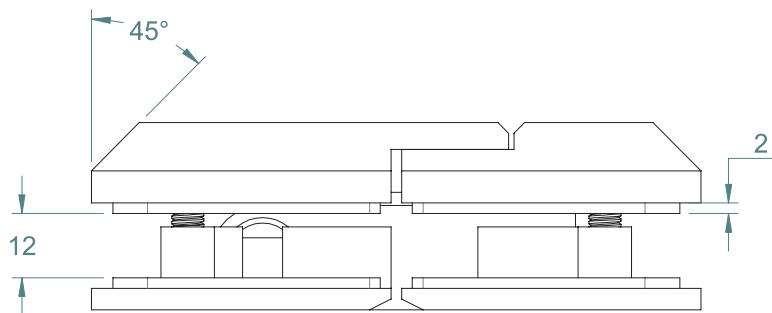

FRONT VIEW

SIDE VIEW

REAR VIEW

BASE VIEW

TO ORDER SPECIFY:

- IGGP POLISHED FINISHED
- IGGS SATIN FINISH

INTERIOR AUTO HINGE

GLASS TO OFFSET WALL PLATE