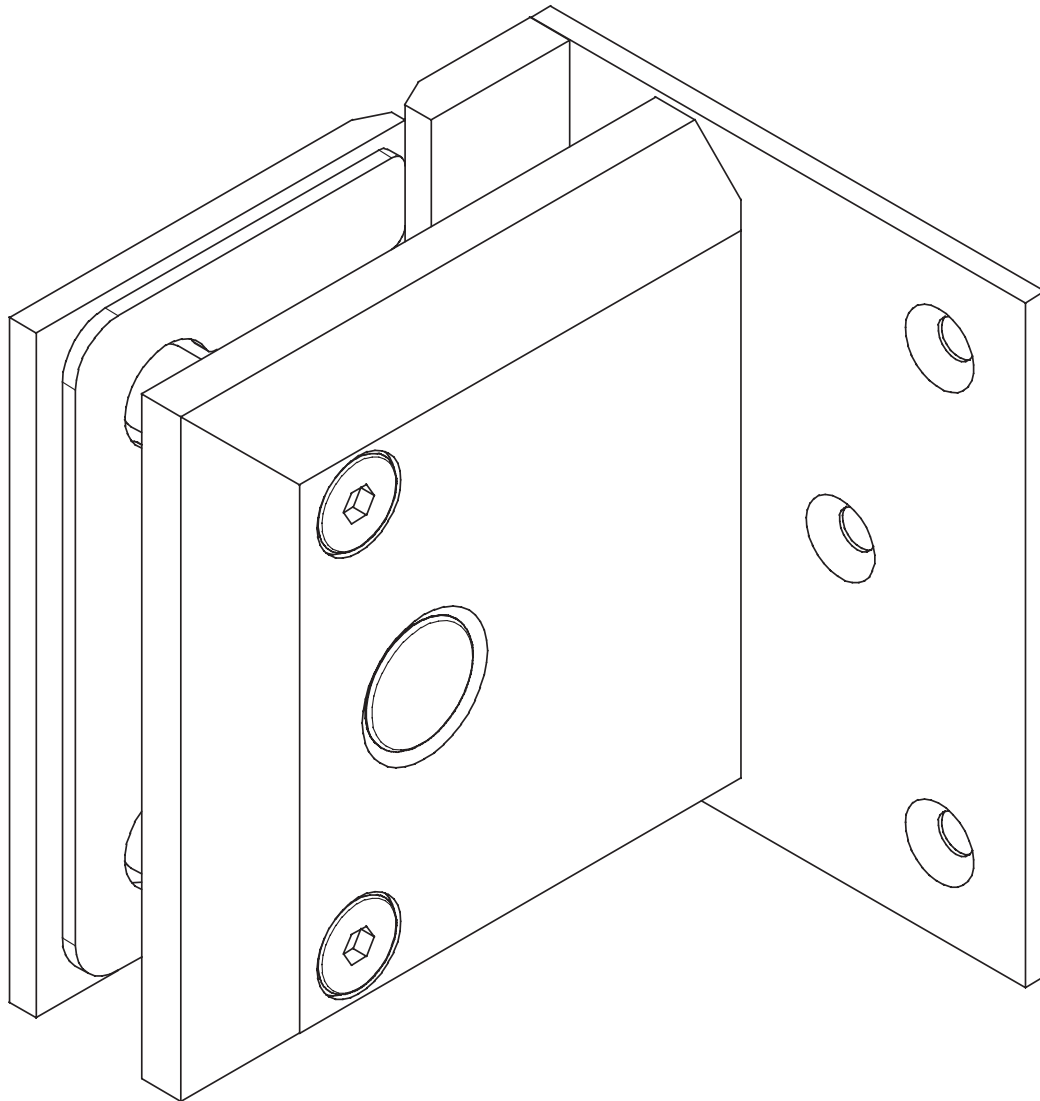

SIDE VIEW

REAR VIEW

BASE VIEW

TO ORDER SPECIFY:

- SGWP POLISHED CHROME FINISH
- SGWS SATIN CHROME FINISH

POLARIS SOFT CLOSE SHOWER HINGE GLASS TO OFFSET WALL PLATE

FRONT VIEW

SIDE VIEW