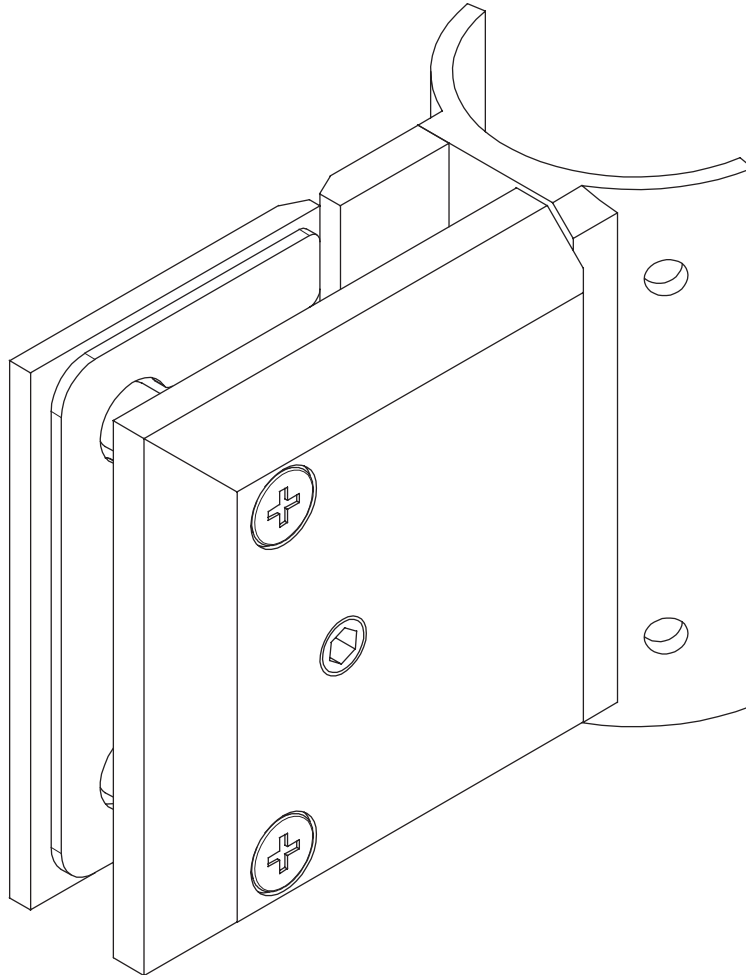

POOL FENCE SAFETY HINGE

GLASS TO ROUND POST

FINISHES AND FUNCTIONS

- 316 GRADE STAINLESS STEEL
- MIRROR POLISHED
- SATIN POLISHED
- SINGLE ACTION
- SOFT CLOSE ACTION
- NON-HOLD OPEN

POOL FENCE SAFETY HINGE

- SELF-CLOSING SAFETY HINGE FOR GLASS POOL FENCING
- TO BE USED WITH CHILD RESISTANT SAFETY LATCH
- COMPLIES WITH AUSTRALIAN STANDARDS FOR POOL GATE HARDWARE AS 2820 & AS 1926
- NATA ACCREDITED AND INDEPENDENTLY TESTED TO 10,000 CYCLES OR 10 YEARS NORMAL USE (NATA = NATIONAL ASSOCIATION OF TESTING AUTHORITIES, AUSTRALIA)
- ENDORSED BY ROYAL LIFE SAVING SOCIETY, AUSTRALIA