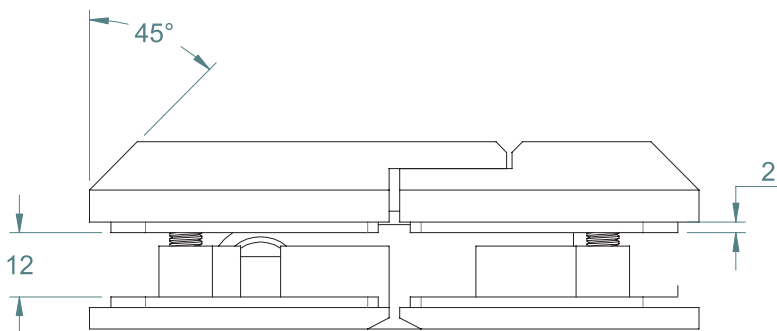

BASE VIEW

TO ORDER SPECIFY:

- PGGP POLISHED FINISHED
- PGGG SATIN FINISH