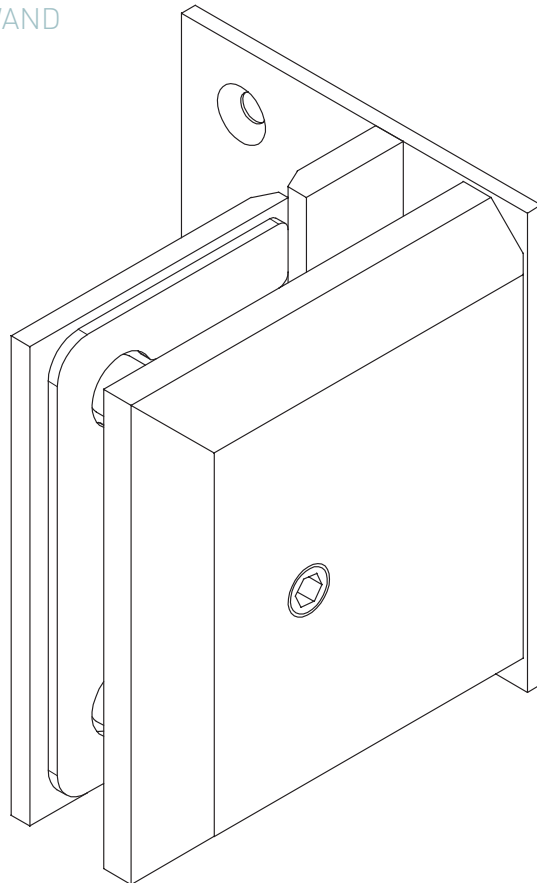

INTERIOR AUTO HINGE

GLASS TO OFFSET WALL PLATE

DU VERRE AU MUR
GLAS AN DER WAND

INTERIOR AUTO HINGE
CHARNIERE-AUTO INTERIEURE
AUTO SCHARNIER INTERIEUR

▪ USED WITH DOOR STOP ▪ AUTO CLOSE FROM ANY ANGLE ▪ WITH HYDRAULIC SOFT CLOSE ▪ CYCLE TESTED	▪ UTILISATION AVEC BUTEE DE PORTE ▪ FERMETURE AUTOMATIQUE DE N'IMPORTE ▪ QUEL ANGLE SANS JAMAIS CLAQUER ▪ CYCLE TESTE	▪ VERWENDUNG MIT TURANSCHLAG ▪ SCHLIESSEN, AUS JEDEM WINKEL ▪ OHNE ZUSCHLAGEN ▪ ZYKLUS GETESTET

FINISHES AND FUNCTIONS

- GLASS TO WALL
- 304 GRADE STAINLESS STEEL
- MIRROR POLISHED
- SATIN POLISHED
- SINGLE ACTION
- SOFT CLOSE
- NON-HOLD OPEN

FINITIONS ET FUNCTIONS

- DU VERRE AU MUR
- ACIER INOXYDABLE 304
- MIROIR POLI
- SATINE
- UN SENS, ACTION UNIQUE
- FERMETURE DOUCE
- FERMETURE AUTOMATIQUE

OBERFLAECHEN UND FUNKTIONEN

- GLAS AN DER WAND
- EDELSTAHL 304
- HOCHGLANZ POLIERT
- SATINIERT POLIERT
- EINZELNE AKTION
- NICHT OFFEN HALTEN