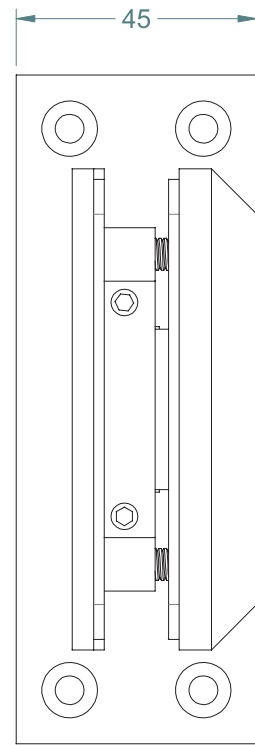

TO ORDER SPECIFY:

- PSPP POLISHED FINISHED
- PSPS SATIN FINISH