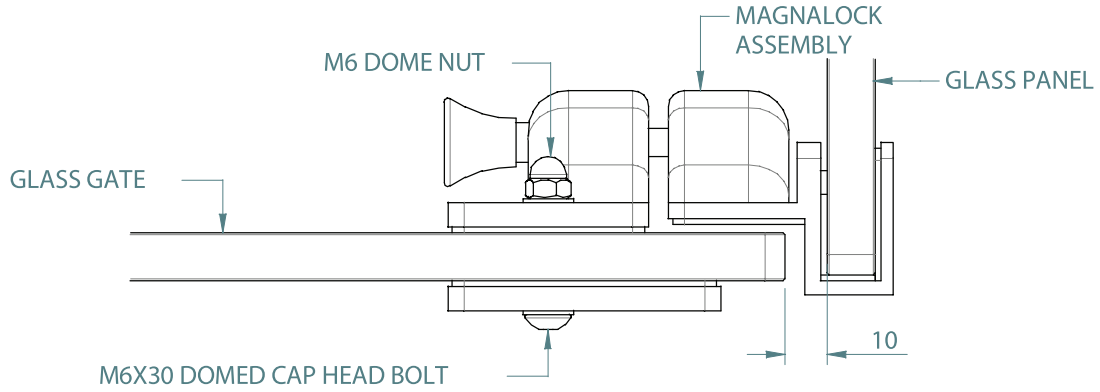

POOL FENCE SAFETY HINGE

- SELF-CLOSING SAFETY HINGE FOR GLASS POOL FENCING
- TO BE USED WITH CHILD RESISTANT SAFETY LATCH
- COMPLIES WITH AUSTRALIAN STANDARDS FOR POOL GATE HARDWARE AS 2820 & AS 1926
- NATA ACCREDITED AND INDEPENDENTLY TESTED TO 10,000 CYCLES OR 10 YEARS NORMAL USE (NATA = NATIONAL ASSOCIATION OF TESTING AUTHORITIES, AUSTRALIA)
- ENDORSED BY ROYAL LIFE SAVING SOCIETY, AUSTRALIA

FRONT VIEW

SIDE VIEW

REAR VIEW

BASE VIEW

TO ORDER SPECIFY:

- PRPP POLISHED FINISHED
- PRPS SATIN FINISH

SHOWER LATCH GLASS

GLASS TO GLASS 90°

LATCH GLASS TO GLASS 90°

TOP VIEW

GLASS GATE HOLES

TO ORDER SPECIFY:

- LAGG90P POLISHED FINISH
- LAGG90S SATIN FINISH

SHOWER LATCH GLASS

GLASS TO GLASS 180°

LATCH GLASS TO GLASS 180°