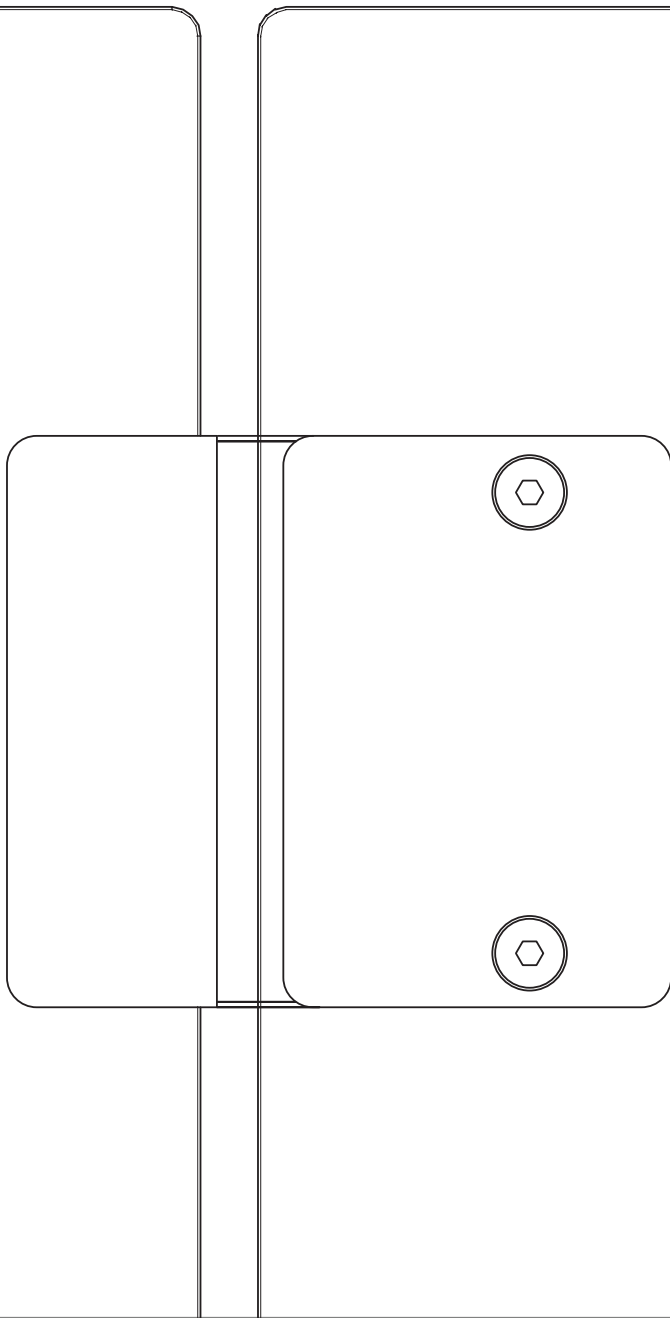

LATCH GLASS TO GLASS 90°

TOP VIEW

GLASS GATE HOLES

TO ORDER SPECIFY:

- LAGG90P POLISHED FINISH
- LAGG90S SATIN FINISH

SHOWER LATCH GLASS

GLASS TO GLASS 180°

LATCH GLASS TO GLASS 180°