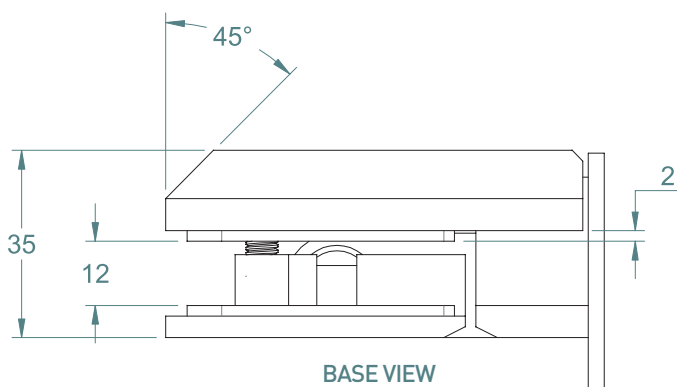

TO ORDER SPECIFY:

- PSPP POLISHED FINISHED
- PSPS SATIN FINISH