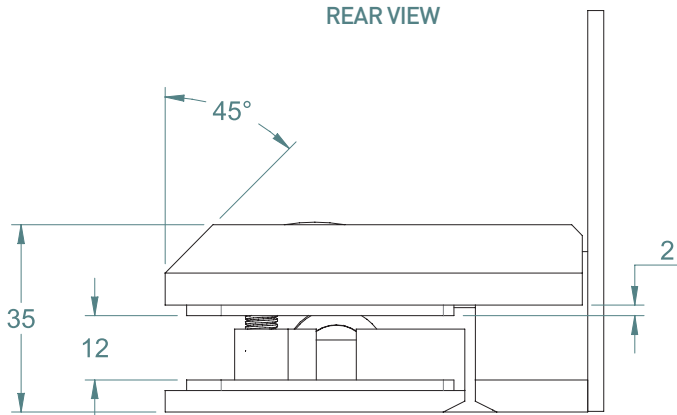

BASE VIEW

TO ORDER SPECIFY:

- SOWP POLISHED CHROME FINISH
- SOWS SATIN CHROME FINISH