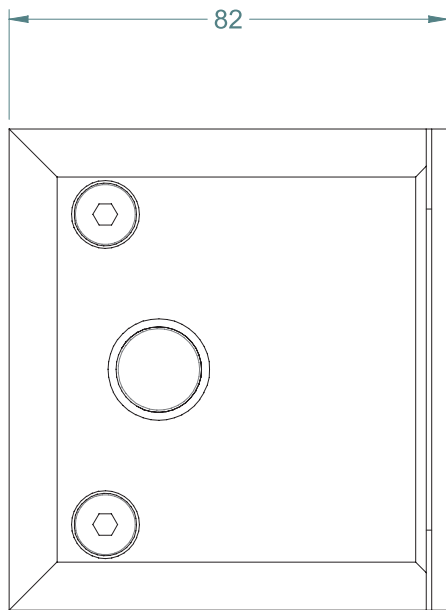

SIDE VIEW

REAR VIEW

BASE VIEW

TO ORDER SPECIFY:

- SGWP POLISHED CHROME FINISH
- SGWS SATIN CHROME FINISH

POLARIS SOFT CLOSE SHOWER HINGE GLASS TO OFFSET WALL PLATE

FRONT VIEW

SIDE VIEW