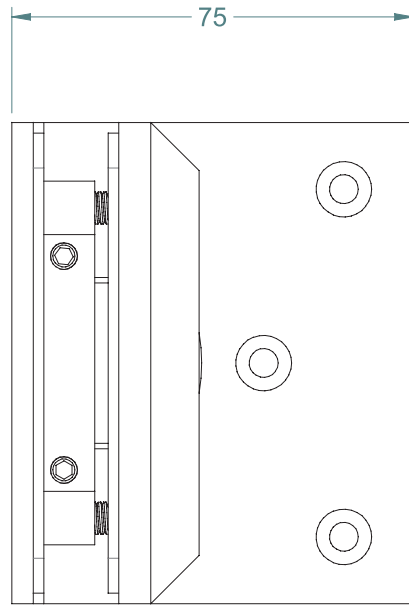

SIDE VIEW

REAR VIEW

BASE VIEW

TO ORDER SPECIFY:

- SGWP POLISHED CHROME FINISH
- SGWS SATIN CHROME FINISH

POLARIS SOFT CLOSE SHOWER HINGE GLASS TO OFFSET WALL PLATE

FRONT VIEW

SIDE VIEW