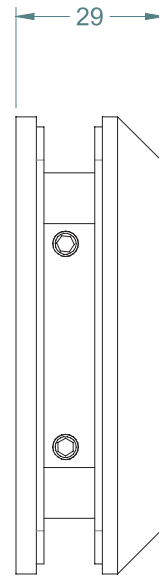

SIDE VIEW

TO ORDER SPECIFY:

- SGGP POLISHED CHROME FINISH
- SGGs SATIN CHROME FINISH