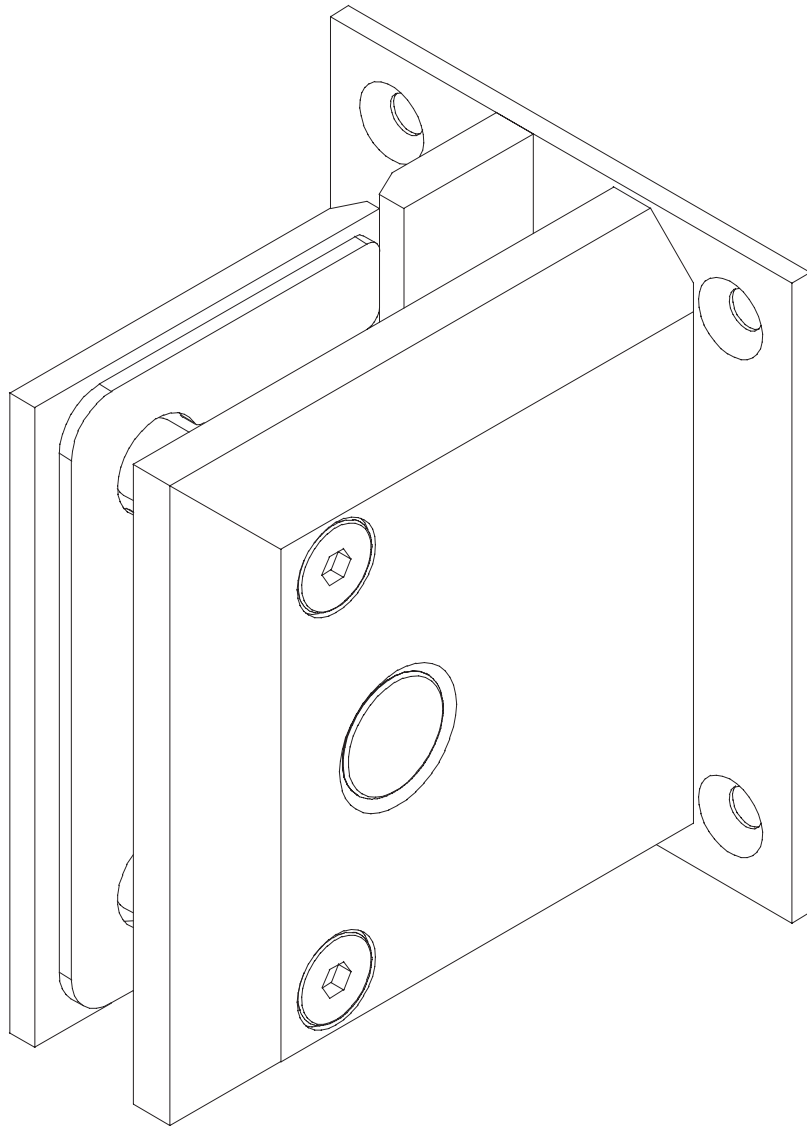

FRONT VIEW

SIDE VIEW

REAR VIEW

BASE VIEW

TO ORDER SPECIFY:

- SGGP POLISHED CHROME FINISH
- SGGs SATIN CHROME FINISH

POLARIS SOFT CLOSE SHOWER HINGE GLASS TO WALL

FRONT VIEW