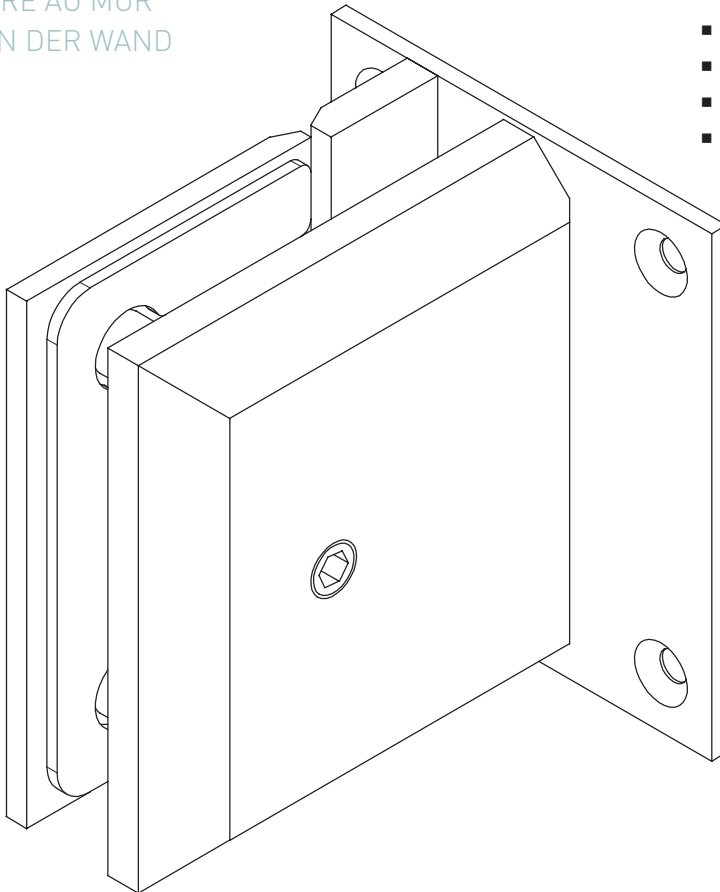

INTERIOR AUTO HINGE

GLASS TO WALL

MODEL IGW

CHARNIERE-AUTO INTERIEURE
AUTO SCHARNIER INTERIEUR
DU VERRE AU MUR
GLAS AN DER WAND

FINISHES AND FUNCTIONS

- GLASS TO WALL
- 304 GRADE STAINLESS STEEL
- MIRROR POLISHED
- SATIN POLISHED
- SINGLE ACTION
- SOFT CLOSE
- NON-HOLD OPEN

FINITIONS ET FUNCTIONS

- DU VERRE AU MUR
- ACIER INOXYDABLE 304
- MIROIR POLI
- SATINE
- UN SENS, ACTION UNIQUE
- FERMETURE DOUCE
- FERMETURE AUTOMATIQUE

OBERFLAECHE UND FUNKTIONEN

- GLAS AN DER WAND
- EDELSTAHL 304
- HOCHGLANZ POLIERT
- SATINIERT POLIERT
- EINZELNE AKTION
- NICHT OFFEN HALTEN

INTERIOR AUTO HINGE
CHARNIERE-AUTO INTERIEURE
AUTO SCHARNIER INTERIEUR

■ USED WITH DOOR STOP ■ AUTO CLOSE FROM ANY ANGLE ■ WITH HYDRAULIC SOFT CLOSE ■ CYCLE TESTED	■ UTILISATION AVEC BUTEE DE PORTE ■ FERMETURE AUTOMATIQUE DE N'IMPORTE ■ QUEL ANGLE SANS JAMAIS CLAQUER ■ CYCLE TESTE	■ VERWENDUNG MIT TURANSCHLAG ■ SCHLIESSEN, AUS JEDEM WINKEL ■ OHNE ZUSCHLAGEN ■ ZYKLUS GETESTET