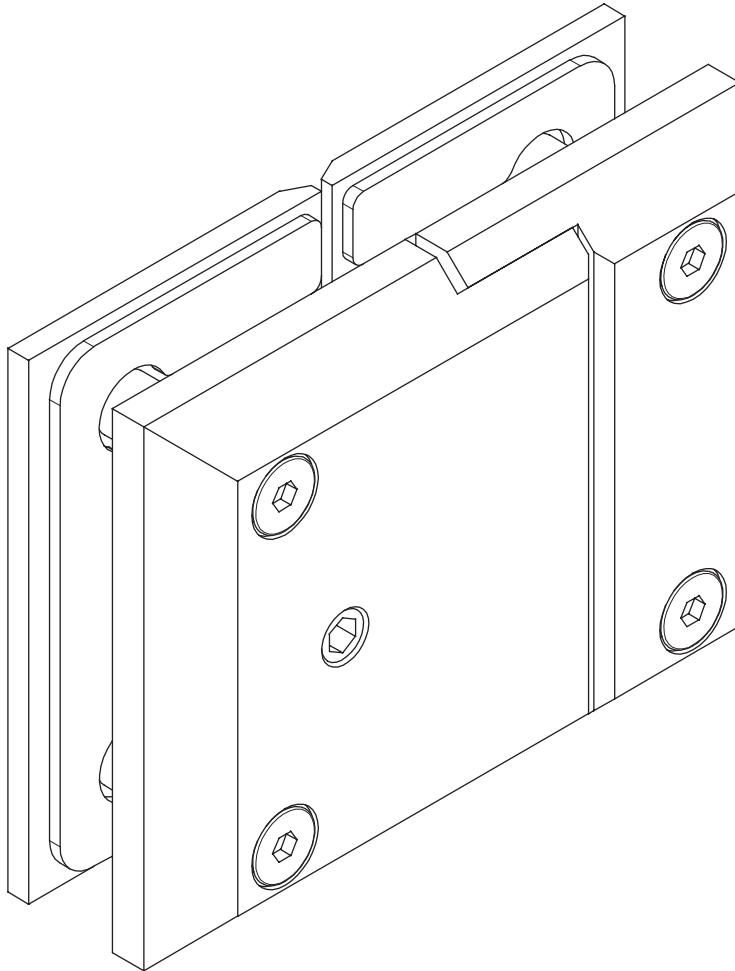

POOL FENCE SAFETY HINGE

GLASS TO GLASS

FINISHES AND FUNCTIONS

- 316 GRADE STAINLESS STEEL
- MIRROR POLISHED
- SATIN POLISHED
- SINGLE ACTION
- SOFT CLOSE ACTION
- NON-HOLD OPEN

10mm
12mm

Up to 950mm
x 1250mm

MAX 50KG

- 10°C
+ 50°C

90°

POOL FENCE SAFETY HINGE

- SELF-CLOSING SAFETY HINGE FOR GLASS POOL FENCING
- TO BE USED WITH CHILD RESISTANT SAFETY LATCH
- COMPLIES WITH AUSTRALIAN STANDARDS FOR POOL GATE HARDWARE AS 2820 & AS 1926
- NATA ACCREDITED AND INDEPENDENTLY TESTED TO 10,000 CYCLES OR 10 YEARS NORMAL USE (NATA = NATIONAL ASSOCIATION OF TESTING AUTHORITIES, AUSTRALIA)
- ENDORSED BY ROYAL LIFE SAVING SOCIETY, AUSTRALIA