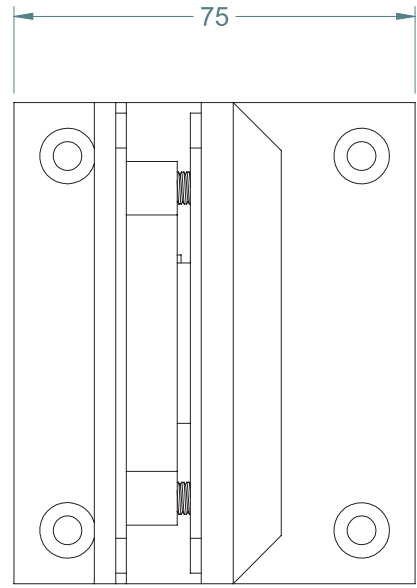

SIDE VIEW

TO ORDER SPECIFY:

- I GWP POLISHED FINISHED
- I GWS SATIN FINISH