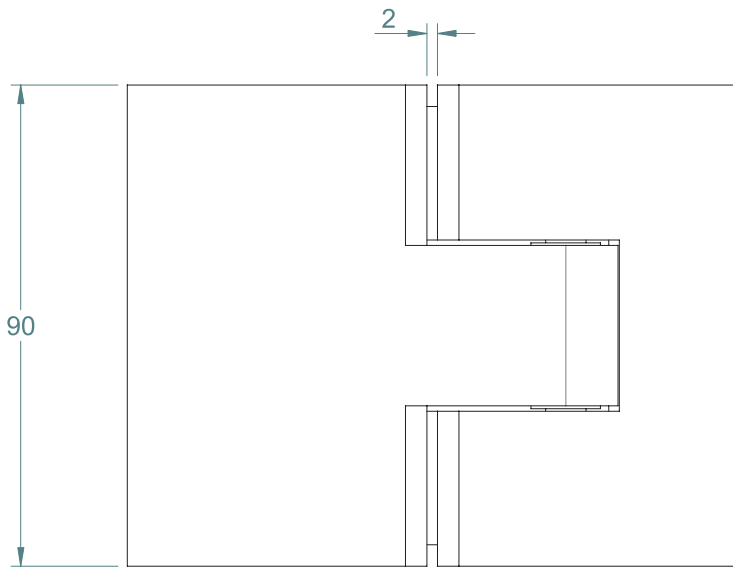

10mm
12mm

Up to 950mm
x 1250mm

MAX 50KG

- 10°C
+ 50°C

90°

POOL FENCE SAFETY HINGE

- SELF-CLOSING SAFETY HINGE FOR GLASS POOL FENCING
- TO BE USED WITH CHILD RESISTANT SAFETY LATCH
- COMPLIES WITH AUSTRALIAN STANDARDS FOR POOL GATE HARDWARE AS 2820 & AS 1926
- NATA ACCREDITED AND INDEPENDENTLY TESTED TO 10,000 CYCLES OR 10 YEARS NORMAL USE (NATA = NATIONAL ASSOCIATION OF TESTING AUTHORITIES, AUSTRALIA)
- ENDORSED BY ROYAL LIFE SAVING SOCIETY, AUSTRALIA