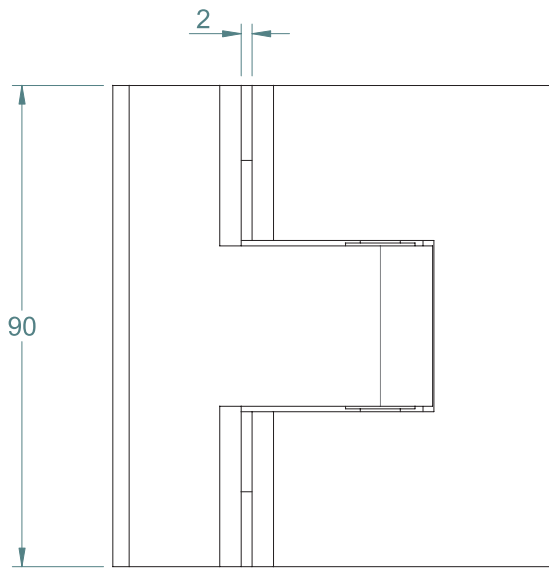

FRONT VIEW

TO ORDER SPECIFY:

- POWP POLISHED FINISHED
- POWS SATIN FINISH