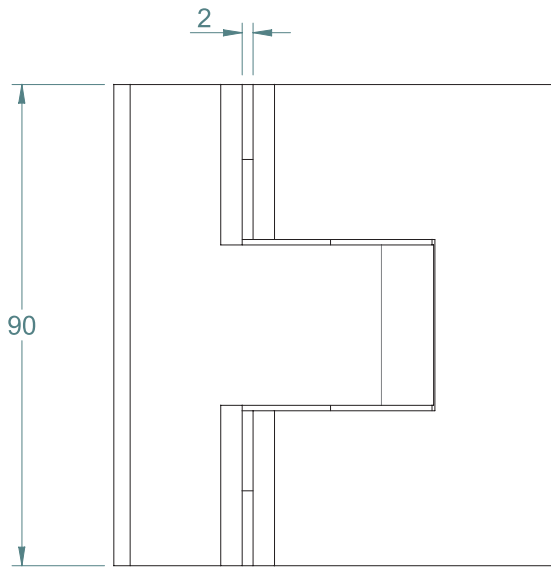

SIDE VIEW

REAR VIEW

BASE VIEW

TO ORDER SPECIFY:

- SGWP POLISHED CHROME FINISH
- SGWS SATIN CHROME FINISH

POLARIS SOFT CLOSE SHOWER HINGE GLASS TO OFFSET WALL PLATE

FRONT VIEW

SIDE VIEW