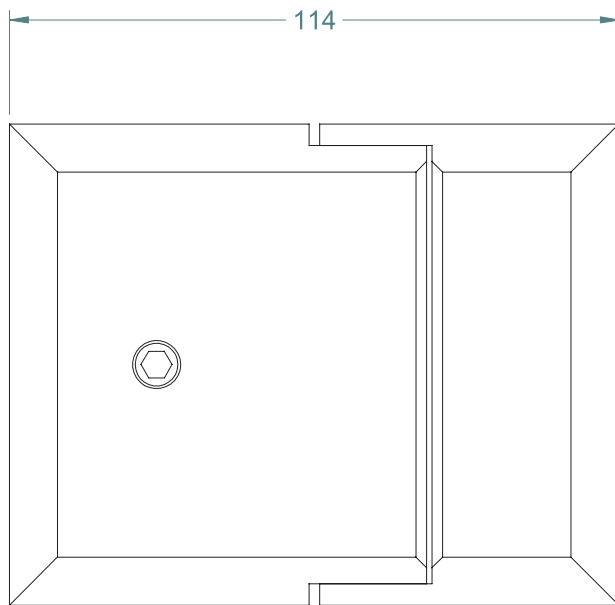

FRONT VIEW

SIDE VIEW

REAR VIEW

BASE VIEW

TO ORDER SPECIFY:

- IGGP POLISHED FINISHED
- IGGS SATIN FINISH

INTERIOR AUTO HINGE

GLASS TO OFFSET WALL PLATE