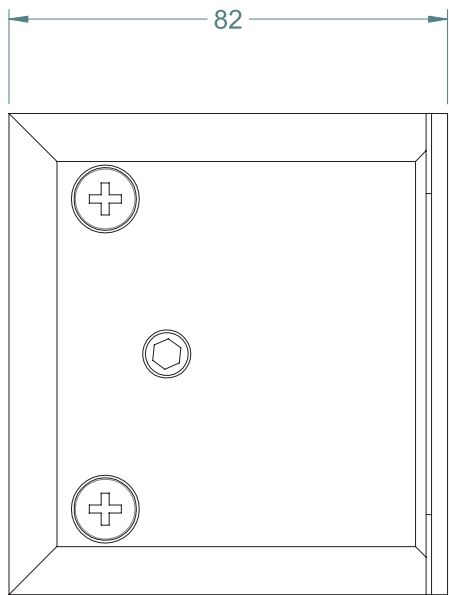

REAR VIEW

TO ORDER SPECIFY:

- PGWP POLISHED FINISHED
- PGWS SATIN FINISH