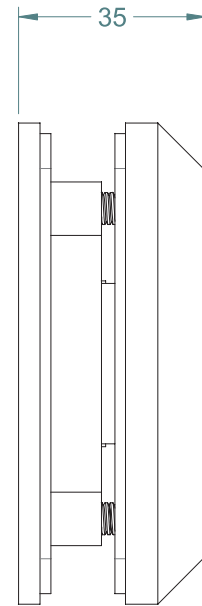

SIDE VIEW

TO ORDER SPECIFY:

- PGGP POLISHED FINISHED
- PGGG SATIN FINISH