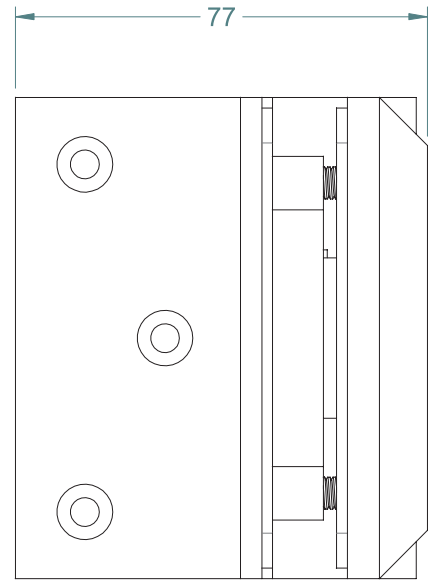

SIDE VIEW

TO ORDER SPECIFY:

- IOWP POLISHED FINISHED
- IOWS SATIN FINISH