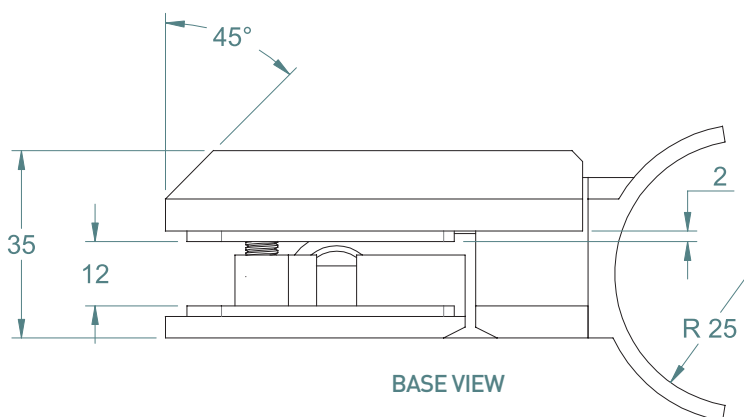

BASE VIEW

TO ORDER SPECIFY:

- PRPP POLISHED FINISHED
- PRPS SATIN FINISH