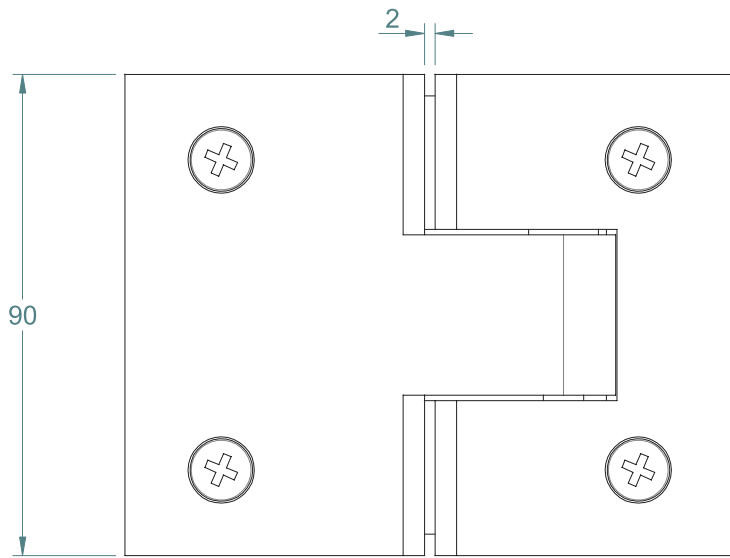

FRONT VIEW

TO ORDER SPECIFY:

- IGGP POLISHED FINISHED
- IGGS SATIN FINISH